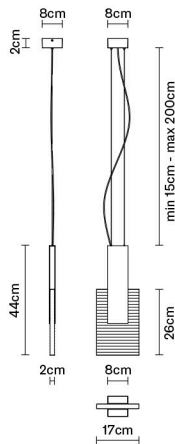

Amulette Art / F56

Bernhardt & Vella

Sospensione / Pendant lamp

NEW

F56 A11

21 Anthracite
78 Pink gold
79 Gold

Light source

LED 220-240V
1x5W
3000K
Cri 80

Info

Energy label
A++ (01)
Net weight: 3,10 kg

IP20

Accessories

Included:
LED, Alimentatore
elettronico / LED,
Electronic driver

NEW

F56 A12

21 Anthracite
78 Pink gold
79 Gold

LED 220-240V
1x5W
2700K
Cri 80

Energy label
A++ (01)
Net weight: 3,10 kg

IP20

Included:
LED, Alimentatore
elettronico / LED,
Electronic driver

Parete / Wall lamp

NEW

F56 D11

21 Anthracite
78 Pink gold
79 Gold

LED 220-240V
1x5W
3000K
Cri 80

Energy label
A++ (01)
Net weight: 3,10 kg

IP20

Included:
LED, Alimentatore
elettronico / LED,
Electronic driver

NEW

F56 D12

21 Anthracite
78 Pink gold
79 Gold

LED 220-240V
1x5W
2700K
Cri 80