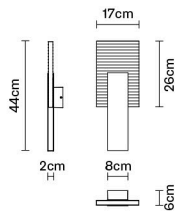

Parete / Wall lamp